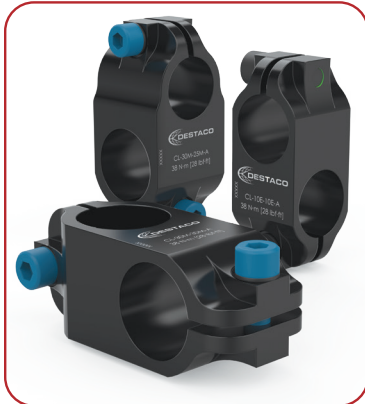

## Accelerate® Tri-Axis Tooling

The Accelerate® Collection is a range of products designed to help make stamping press operators speed up their production lines with higher efficiencies. The Accelerate product line was developed with our customers to address a number of issues experienced in the field. Working with our customers helped to bring innovative new products to the market, which in turn helps them produce more stamped parts per hour, while reducing moment forces and overall system wear and tear.

# Accelerate® Tri-Axis Tooling

**CL Cross Clamps**

**CLICK OR SCAN**  
QR codes for  
Catalog Pages

**TPB Transfer Press Bayonet**

**LWT Tubing**  
(3.5mm Wall)

**ES Single End and Ball Extensions**

Model Number	Ø
LWT-40-1000	40mm
LWT-15E-1000	1.50 in
LWT-30-1000	30mm
LWT-10E-1000	1.00 in
LWT-25-1000	25mm
LWT-20-1000	20mm