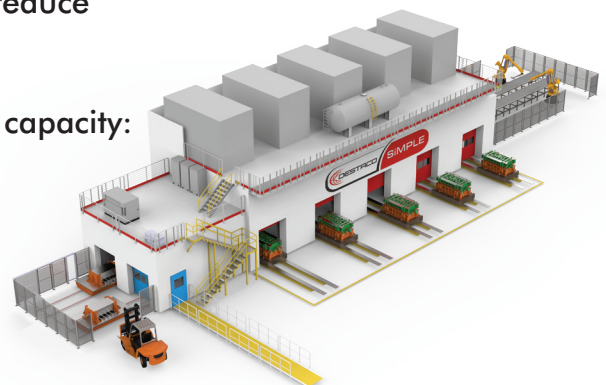

## Accelerate® Tri-Axis Tooling

The Accelerate® Collection is a range of products designed to help make stamping press operators speed up their production lines with higher efficiencies. The Accelerate product line was developed with our customers to address a number of issues experienced in the field. Working with our customers helped to bring innovative new products to the market, which in turn helps them produce more stamped parts per hour, while reducing moment forces and overall system wear and tear.

## Digital Press Shop and Robot-Assisted Assembly

- 3D model design and collision checking of die, press, automation, and tooling
- Digital simulation
- Precise build capability using robot technology
- Final assembly qualification using metrology

DESTACO can help you optimize your transfer press and reduce setup time, which will increase your production capacity.

## Areas where DESTACO can help increase your production capacity:

- Use our expertise to work smarter, not harder
- Minimal Setup Time
- Production Rate (SPM)
- Annual Production Volume (Number of Units)