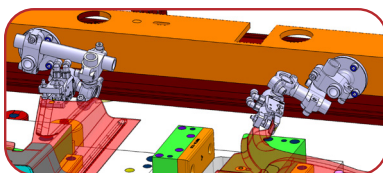

# Accelerate® Tri-Axis Tooling

**CL Cross Clamps**

**CLICK OR SCAN**  
QR codes for  
Catalog Pages

**TPB Transfer Press Bayonet**

**LWT Tubing**  
(3.5mm Wall)

**ES Single End and Ball Extensions**

Model Number	Ø
LWT-40-1000	40mm
LWT-15E-1000	1.50 in
LWT-30-1000	30mm
LWT-10E-1000	1.00 in
LWT-25-1000	25mm
LWT-20-1000	20mm

## Other Rail Connections available

Contact DESTACO  
for more information

**84N Series**  
Sheet Metal Grippers

Dimensions and technical information are subject to change without notice.

**CORPORATE HEADQUARTERS**  
**US**  
+1-888-DESTACO  
+1-248-836-6700  
northamerica@destaco.com