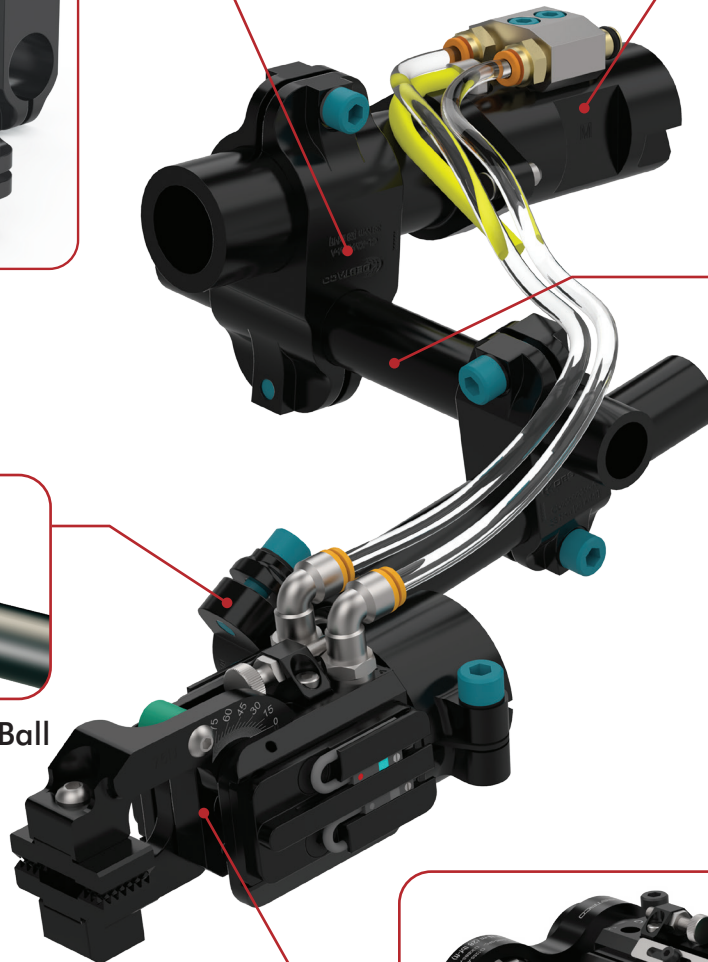

# Accelerate® Tri-Axis Tooling

**CL Cross Clamps**

**CLICK OR SCAN**  
QR codes for  
Catalog Pages

**TPB Transfer Press Bayonet**

**LWT Tubing**  
(3.5mm Wall)

**ES Single End and Ball Extensions**

Model Number	Ø
LWT-40-1000	40mm
LWT-15E-1000	1.50 in
LWT-30-1000	30mm
LWT-10E-1000	1.00 in
LWT-25-1000	25mm
LWT-20-1000	20mm

## Other Rail Connections available

Contact DESTACO  
for more information

**84N Series**  
Sheet Metal Grippers

Dimensions and technical information are subject to change without notice.

**CORPORATE HEADQUARTERS**  
**US**  
+1-888-DESTACO  
+1-248-836-6700  
northamerica@destaco.com