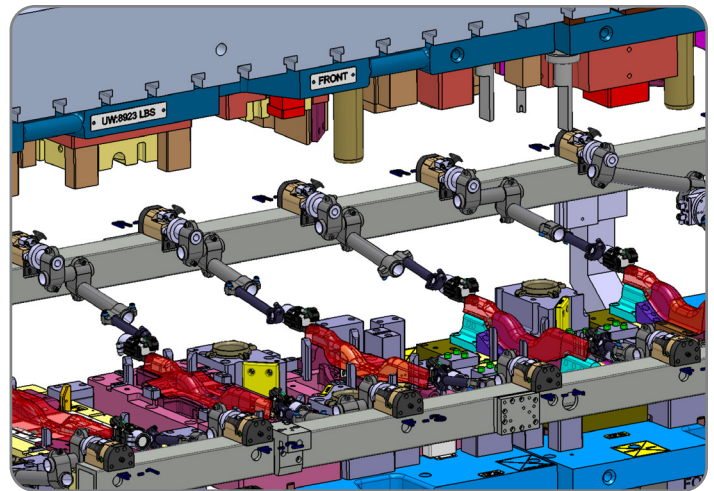

## Accelerate® Tri-Axis Tooling

The Accelerate® Collection is a range of products designed to help make stamping press operators speed up their production lines with higher efficiencies. The Accelerate product line was developed with our customers to address a number of issues experienced in the field. Working with our customers helped to bring innovative new products to the market, which in turn helps them produce more stamped parts per hour, while reducing moment forces and overall system wear and tear.

## Digital Press Shop and Robot-Assisted Assembly

- 3D model design and collision checking of die, press, automation, and tooling
- Digital simulation
- Precise build capability using robot technology
- Final assembly qualification using metrology

DESTACO can help you optimize your transfer press and reduce setup time, which will increase your production capacity.

## Areas where DESTACO can help increase your production capacity:

- Use our expertise to work smarter, not harder
- Minimal Setup Time
- Production Rate (SPM)
- Annual Production Volume (Number of Units)