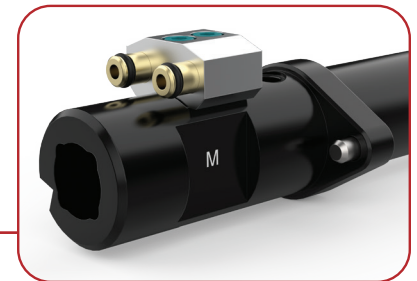

# Accelerate® Tri-Axis Tooling

**CL Cross Clamps**

**CLICK OR SCAN**  
QR codes for  
Catalog Pages

**TPB Transfer Press Bayonet**

**LWT Tubing**  
(3.5mm Wall)

**ES Single End and Ball Extensions**

Model Number	Ø
LWT-40-1000	40mm
LWT-15E-1000	1.50 in
LWT-30-1000	30mm
LWT-10E-1000	1.00 in
LWT-25-1000	25mm
LWT-20-1000	20mm