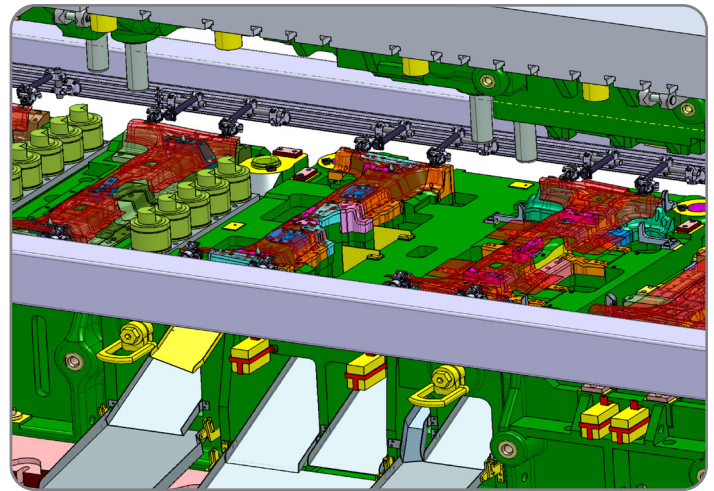

## Accelerate® Tri-Axis Tooling

The Accelerate® Collection is a range of products designed to help make stamping press operators speed up their production lines with higher efficiencies. The Accelerate product line was developed with our customers to address a number of issues experienced in the field. Working with our customers helped to bring innovative new products to the market, which in turn helps them produce more stamped parts per hour, while reducing moment forces and overall system wear and tear.

## Digital Press Shop and Robot-Assisted Assembly

- 3D model design and collision checking of die, press, automation, and tooling
- Digital simulation
- Precise build capability using robot technology
- Final assembly qualification using metrology

DESTACO can help you optimize your transfer press and reduce setup time, which will increase your production capacity.

## Areas where DESTACO can help increase your production capacity:

- Use our expertise to work smarter, not harder
- Minimal Setup Time
- Production Rate (SPM)
- Annual Production Volume (Number of Units)