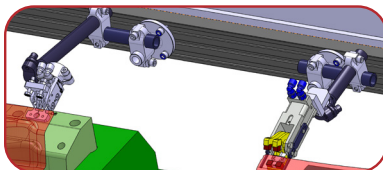

# Accelerate® Tri-Axis Tooling

**CL Cross Clamps**

**CLICK OR SCAN**  
QR codes for  
Catalog Pages

**TPB Transfer Press Bayonet**

**LWT Tubing**  
(3.5mm Wall)

**ES Single End and Ball Extensions**

Model Number	Ø
LWT-40-1000	40mm
LWT-15E-1000	1.50 in
LWT-30-1000	30mm
LWT-10E-1000	1.00 in
LWT-25-1000	25mm
LWT-20-1000	20mm

## Other Rail Connections available

Contact DESTACO  
for more information

**84N Series**  
Sheet Metal Grippers

Dimensions and technical information are subject to change without notice.

**CORPORATE HEADQUARTERS**  
**US**  
+1-888-DESTACO  
+1-248-836-6700  
northamerica@destaco.com