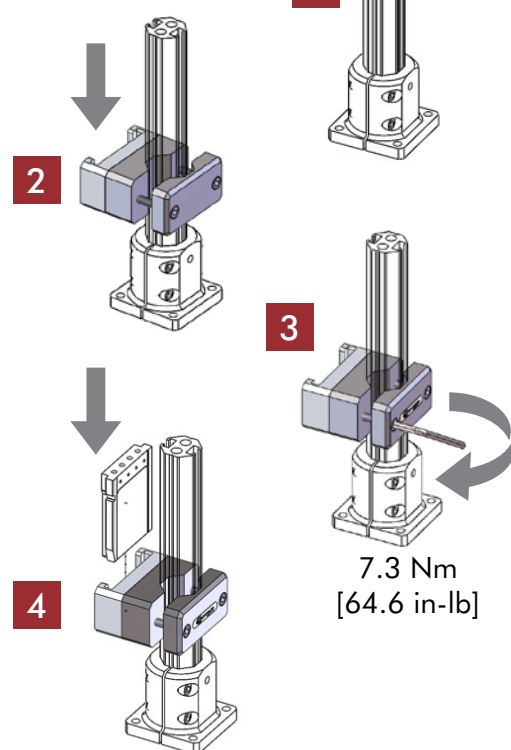

What's Included?

Was ist inklusive?

Ce qui est inclu?

Qué está incluido?

包含什么

Item	Description	Qty
1	Mount Body	1
2	Mount Body Cap	1
3	Nest: Tool Holder	1
4	SCHS, M6 x 35mm, Stainless	2
5	SCHS, M6 x 20mm, Stainless	2
6	Wrench, Allen, 5mm Hex	1

Mounting

Montage

Montaje

安装

GLOBAL LOCATIONS

NORTH AMERICA

Corporate Headquarters

Auburn Hills, Michigan
Toll Free: 1.888.DESTACO
Marketing: marketing@destaco.com